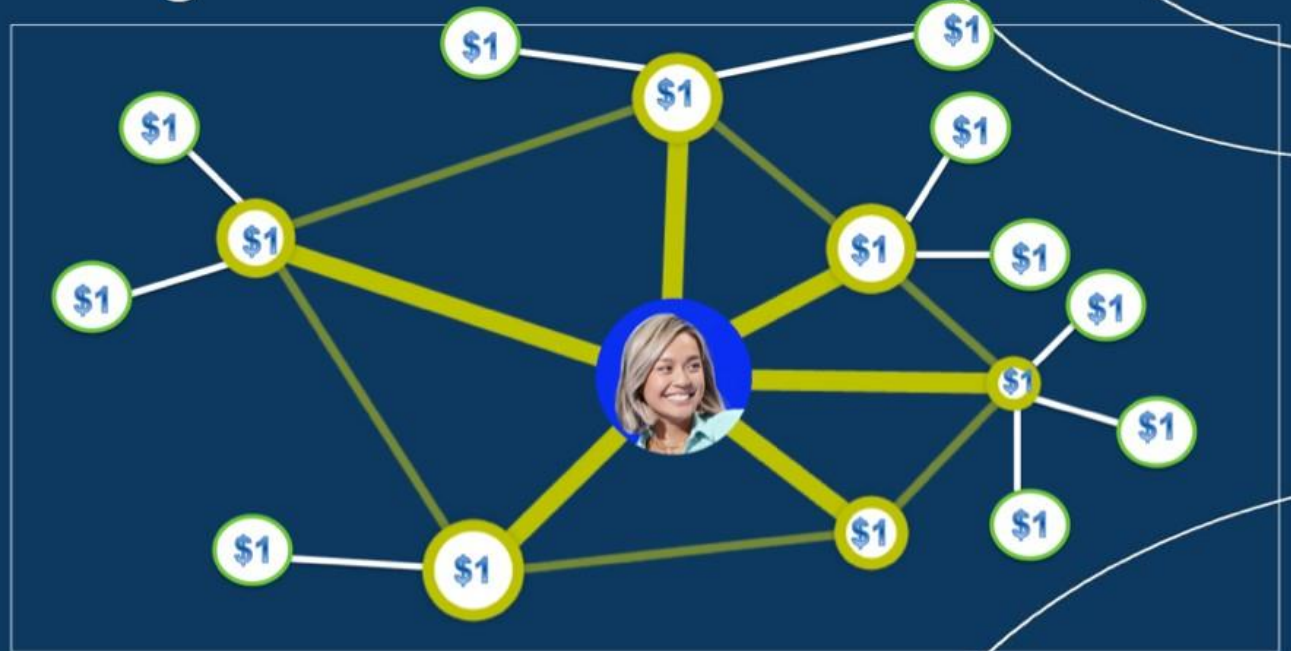

## Tapestri Affiliate Marketing Program

Tapestri is a technology company using a **two-tier Affiliate program** to distribute the Tapestri app.

- Tier 1 = earn \$1 per month on personal referrals who install & activate Tapestri
- Tier 2 = earn \$1 per month on users your personal referrals invite who install & activate Tapestri

**Founding Member Promo** = Activate your Affiliate account before the app goes live & get 12 months Affiliate fees waived! This promo ends the day the Tapestri app goes live.

\*Affiliates pay \$9.95 monthly administration fee.

\*Affiliates are not required to install and activate the Tapestri app to participate in the Affiliate Marketing Program.

## Tapestri 2 Tier Affiliate Program

**Active Tapestri User:  
Earn \$5-25 On Your Data**

**Tier 1: Earn \$1 Per Month  
Per Active Referral**

**Tier 2: Earn \$1 Per Month  
On All Tier 2 Referrals**

In this example, you would earn **\$5 - \$25** on your data **PLUS \$6** monthly for referring 6 active Tapestri users on Tier 1 & **\$10** on Tier 2.