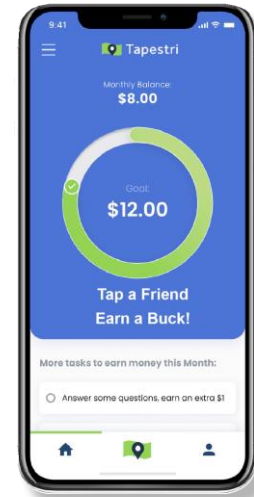

FREE CUSTOMER

Download ~ Install ~ Allow Location Tracking

Tap a Friend, Earn $1 Every Month

Or Tap 10 Friends, Earn $10 Every Month

Or Tap 100 Friends

$1 for everyone you share with every month!

For as long as they have the Tapestri App Active on their Phone

Unlimited Sharing!