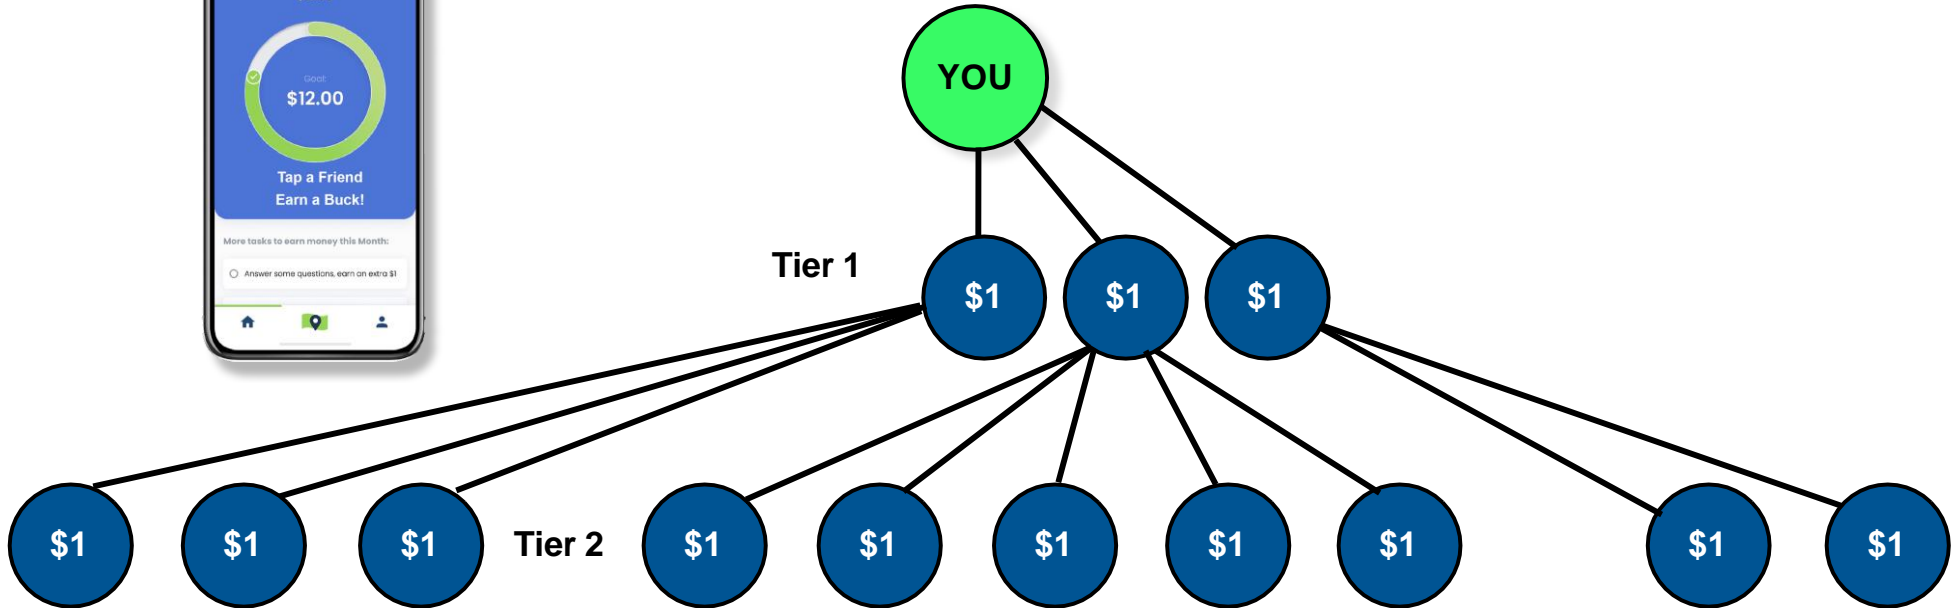

AFFILIATES

Download ~ Install ~ Allow Location Tracking

Connect 10 Paid Affiliates = Super Affiliate

Earn 50% Matching Bonus On ALL Tier 1 & Tier 2 Affiliates

Affiliates Pay $9.95 monthly for Administration Fees

Prior to App Release ~ Pay $9.95 for 1st Month ~ Fee Waived For Next 12 Months